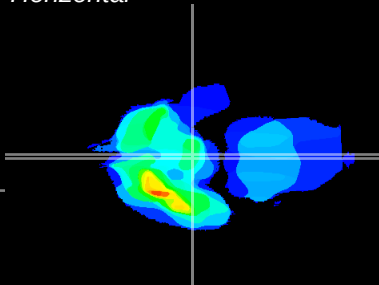

Coronal

Sagittal-R

Sagittal-L

ViBrism: CX21166
Horizontal

ME