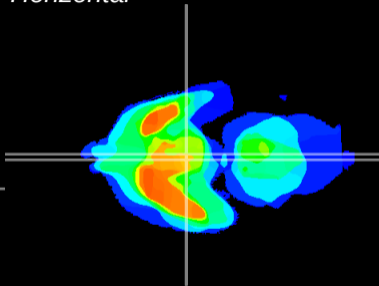

Coronal

Sagittal-R

Sagittal-L

ViBrism: CX21169
Horizontal

Arc