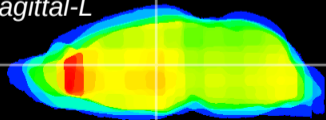

Coronal

Sagittal-R

Sagittal-L

ViBrism: CX21170
Horizontal

MD