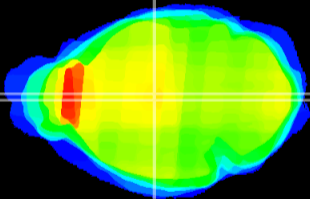

Coronal

Sagittal-R

Sagittal-L

ViBrism: CX21170
Horizontal

MD