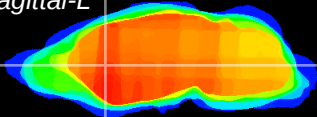

Coronal

Sagittal-R

Sagittal-L

ViBriSM: CX21171
Horizontal

CPU medial