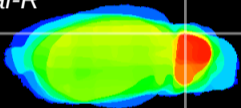

Coronal

Sagittal-R

Sagittal-L

ViBrism: CX21173
Horizontal

Cb lobe