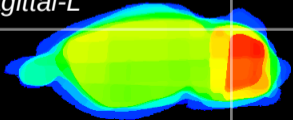

Coronal

Sagittal-R

Sagittal-L

ViBrism: CX21173
Horizontal

Cb lobe