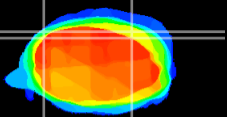

Coronal

Sagittal-R

Sagittal-L

ViBrism: CX21173
Horizontal

Cb lobe