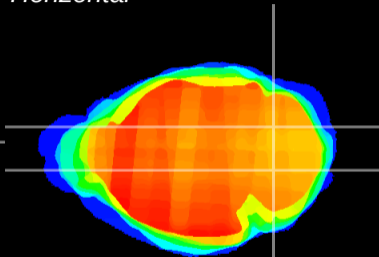

Coronal

Sagittal-R

Sagittal-L

ViBrism: CX21177  
Horizontal

Cb nucleus