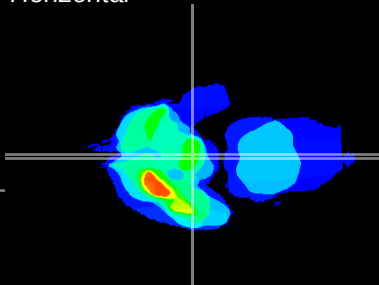

Coronal

Sagittal-R

Sagittal-L

ViBrism: CX21180
Horizontal

ME