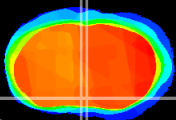

Coronal

Sagittal-R

Sagittal-L

ViBrism: CX21180
Horizontal

MPA