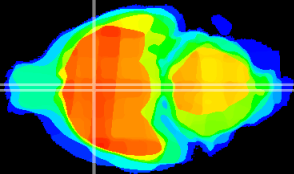

Coronal

Sagittal-R

Sagittal-L

ViBrism: CX21180
Horizontal

MPA