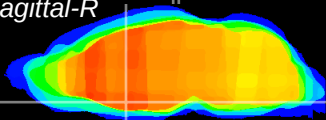

Coronal

Sagittal-R

Sagittal-L

ViBrism: CX21180
Horizontal

MPA