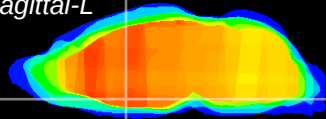

Coronal

Sagittal-R

Sagittal-L

ViBrism: CX21180
Horizontal

MPA