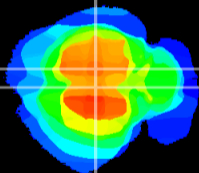

Coronal

Sagittal-R

Sagittal-L

ViBrism: CX21181
Horizontal

RS