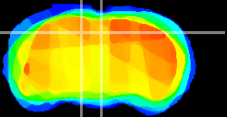

Coronal

Sagittal-R

Sagittal-L

ViBrism: CX21181
Horizontal

SC