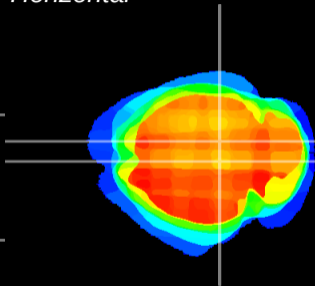

Coronal

Sagittal-R

Sagittal-L

ViBrism: CX21181
Horizontal

SC