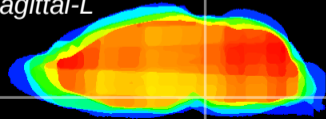

Coronal

Sagittal-R

Sagittal-L

ViBrism: CX21182
Horizontal

Pn