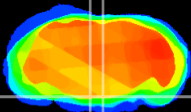

Coronal

Sagittal-R

Sagittal-L

ViBrism: CX21182
Horizontal

Pn