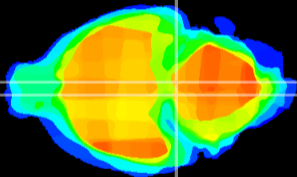

Coronal

Sagittal-R

Sagittal-L

ViBrism: CX21182
Horizontal

Pn