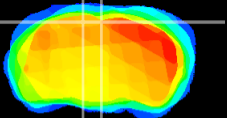

Coronal

Sagittal-R

Sagittal-L

ViBrism: CX21184
Horizontal

RS