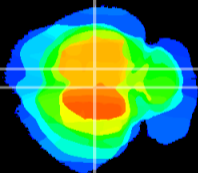

Coronal

Sagittal-R

Sagittal-L

ViBrism: CX21184
Horizontal

RS