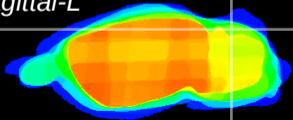

Coronal

Sagittal-R

Sagittal-L

ViBrism: CX21185
Horizontal

Cb lobe