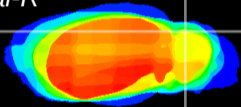

Coronal

Sagittal-R

Sagittal-L

ViBrism: CX21185
Horizontal

Cb lobe