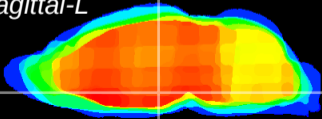

Coronal

Sagittal-R

Sagittal-L

ViBrism: CX21185
Horizontal

DM