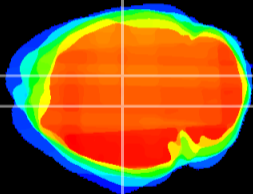

Coronal

Sagittal-R

Sagittal-L

ViBrism: CX21186
Horizontal

DG