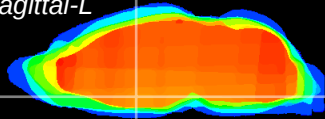

Coronal

Sagittal-R

Sagittal-L

ViBriSM: CX21186
Horizontal

SPa dorsal