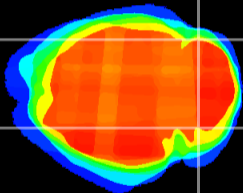

Coronal

Sagittal-R

Sagittal-L

ViBrism: CX21187
Horizontal

Cb lobe