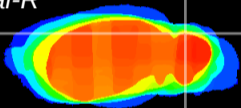

Coronal

Sagittal-R

Sagittal-L

ViBrism: CX21187
Horizontal

Cb lobe