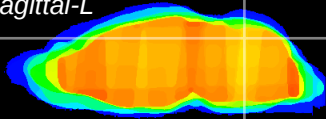

Coronal

Sagittal-R

Sagittal-L

ViBrism: CX21189
Horizontal

Cb vermis