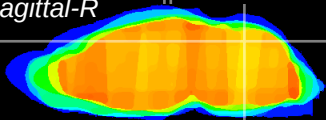

Coronal

Sagittal-R

Sagittal-L

ViBrism: CX21189
Horizontal

Cb vermis