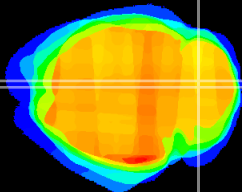

Coronal

Sagittal-R

Sagittal-L

ViBrism: CX21189
Horizontal

Cb vermis