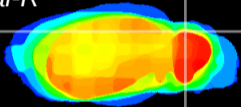

Coronal

Sagittal-R

Sagittal-L

ViBrism: CX21190
Horizontal

Cb lobe