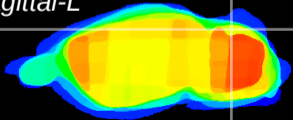

Coronal

Sagittal-R

Sagittal-L

ViBrism: CX21190
Horizontal

Cb lobe