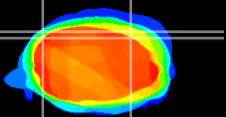

Coronal

Sagittal-R

Sagittal-L

ViBrism: CX21190
Horizontal

Cb lobe