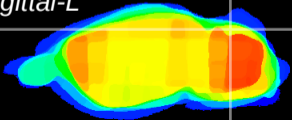

Coronal

Sagittal-R

Sagittal-L

ViBrism: CX21190
Horizontal

Cb lobe