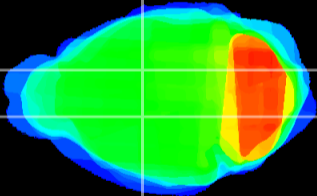

Coronal

Sagittal-R

Sagittal-L

ViBrism: CX21191
Horizontal

VA/VL