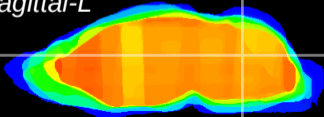

Coronal

Sagittal-R

Sagittal-L

ViBrism: CX21193
Horizontal

Cb nucleus