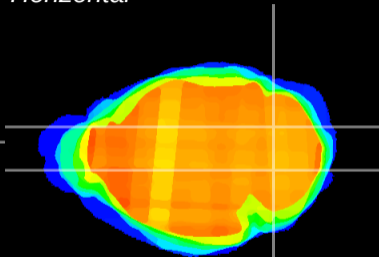

Coronal

Sagittal-R

Sagittal-L

ViBrism: CX21193
Horizontal

Cb nucleus