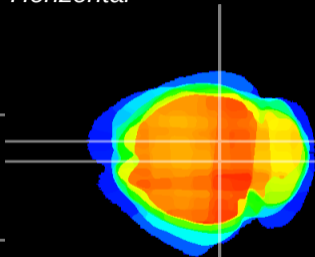

Coronal

Sagittal-R

Sagittal-L

ViBrism: CX21202
Horizontal

SC