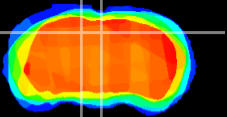

Coronal

Sagittal-R

Sagittal-L

ViBrism: CX21202
Horizontal

SC