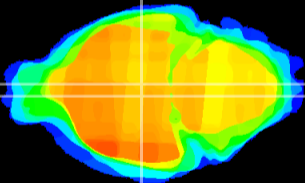

Coronal

Sagittal-R

Sagittal-L

ViBrism: CX21211
Horizontal

DM