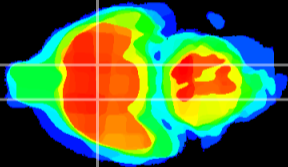

Coronal

Sagittal-R

Sagittal-L

ViBrism: CX21214
Horizontal

LH