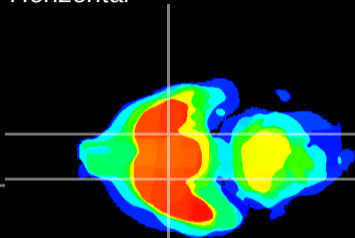

Coronal

Sagittal-R

Sagittal-L

ViBrism: CX21219
Horizontal

S0