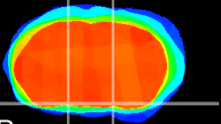

Coronal

Sagittal-R

Sagittal-L

ViBrism: CX21220
Horizontal

S0