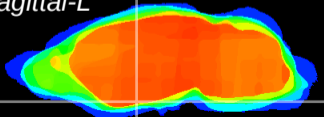

Coronal

Sagittal-R

Sagittal-L

ViBrism: CX21220
Horizontal

S0