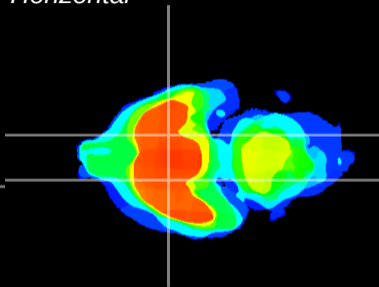

Coronal

Sagittal-R

Sagittal-L

ViBrism: CX21220
Horizontal

S0