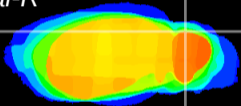

Coronal

Sagittal-R

Sagittal-L

ViBrism: CX21224
Horizontal

Cb lobe