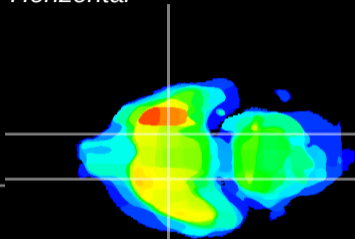

Coronal

Sagittal-R

Sagittal-L

ViBrism: CX21227  
Horizontal

S0