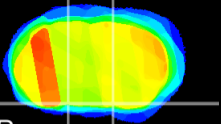

Coronal

Sagittal-R

Sagittal-L

ViBrism: CX21227  
Horizontal

S0