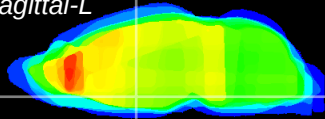

Coronal

Sagittal-R

Sagittal-L

ViBrism: CX21227
Horizontal

SPa dorsal