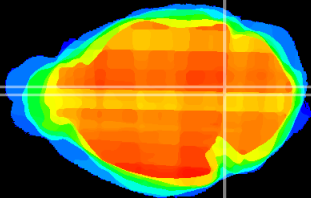

Coronal

Sagittal-R

Sagittal-L

ViBrism: CX21229
Horizontal

Tg