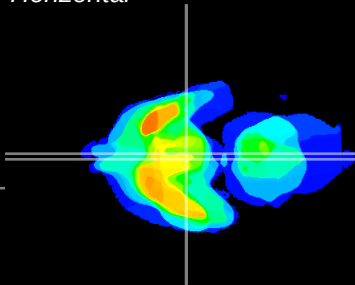

Coronal

Sagittal-R

Sagittal-L

ViBrism: CX21237
Horizontal

Arc