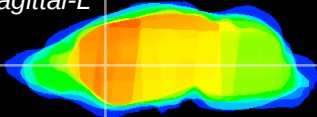

Coronal

Sagittal-R

Sagittal-L

ViBriSM: CX21240
Horizontal

CPU medial