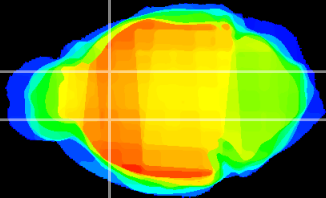

Coronal

Sagittal-R

Sagittal-L

ViBriSM: CX21240
Horizontal

CPU medial