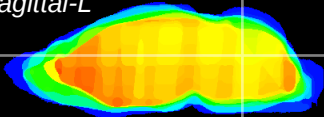

Coronal

Sagittal-R

Sagittal-L

ViBrism: CX21242
Horizontal

Cb nucleus