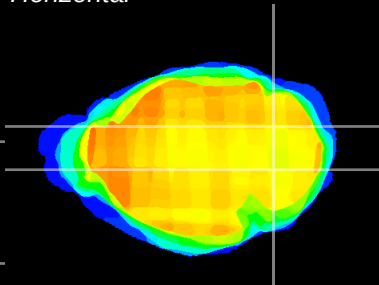

Coronal

Sagittal-R

Sagittal-L

ViBrism: CX21242
Horizontal

Cb nucleus