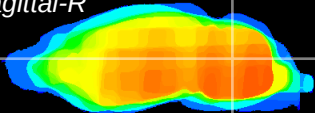

Coronal

Sagittal-R

Sagittal-L

ViBrism: CX21243
Horizontal

Cb nucleus