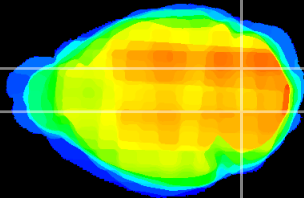

Coronal

Sagittal-R

Sagittal-L

ViBrism: CX21243
Horizontal

Cb nucleus