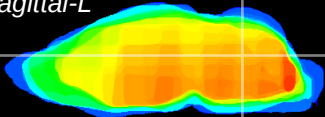

Coronal

Sagittal-R

Sagittal-L

ViBrism: CX21243
Horizontal

Cb nucleus