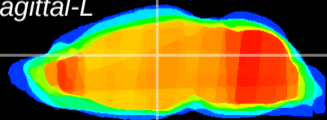

Coronal

Sagittal-R

Sagittal-L

ViBrism: CX21246
Horizontal

Hb