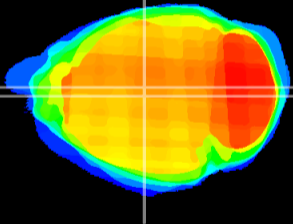

Coronal

Sagittal-R

Sagittal-L

ViBrism: CX21246
Horizontal

Hb