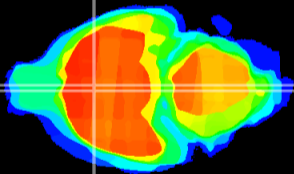

Coronal

Sagittal-R

Sagittal-L

ViBriSM: CX21250  
Horizontal

MPA