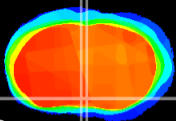

Coronal

Sagittal-R

Sagittal-L

ViBriSM: CX21250  
Horizontal

MPA