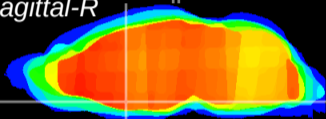

Coronal

Sagittal-R

Sagittal-L

ViBriSM: CX21250  
Horizontal

MPA