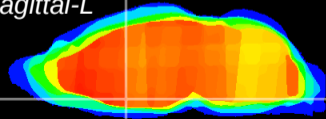

Coronal

Sagittal-R

Sagittal-L

ViBriSM: CX21250  
Horizontal

MPA