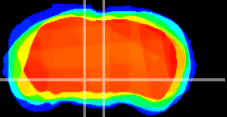

Coronal

Sagittal-R

Sagittal-L

ViBrism: CX21250
Horizontal

VTA