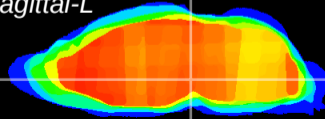

Coronal

Sagittal-R

Sagittal-L

ViBrism: CX21250
Horizontal

VTA