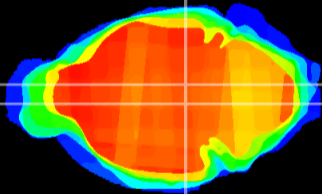

Coronal

Sagittal-R

Sagittal-L

ViBrism: CX21250
Horizontal

VTA