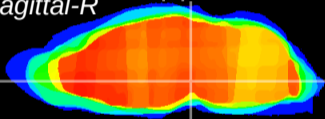

Coronal

Sagittal-R

Sagittal-L

ViBrism: CX21250
Horizontal

VTA