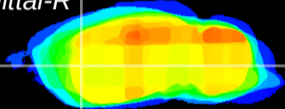

*Coronal*

*Sagittal-R*

*Sagittal-L*

ViBrism: CX21253  
*Horizontal*

CPU lateral