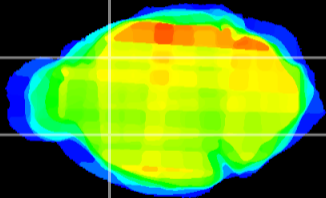

*Coronal*

*Sagittal-R*

*Sagittal-L*

ViBrism: CX21253  
*Horizontal*

CPU lateral