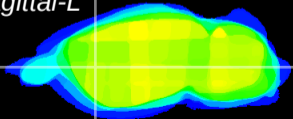

*Coronal*

*Sagittal-R*

*Sagittal-L*

ViBrism: CX21253  
*Horizontal*

CPU lateral