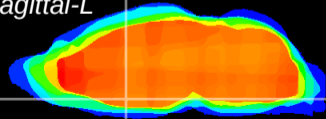

Coronal

Sagittal-R

Sagittal-L

ViBrism: CX21254
Horizontal

MPA