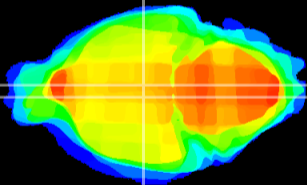

Coronal

Sagittal-R

Sagittal-L

ViBrism: CX21255
Horizontal

DM