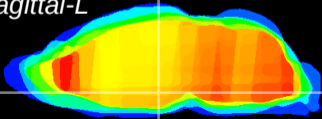

Coronal

Sagittal-R

Sagittal-L

ViBrism: CX21255
Horizontal

DM