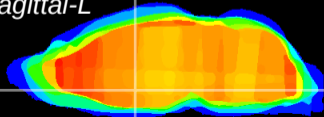

Coronal

Sagittal-R

Sagittal-L

ViBrism: CX21256
Horizontal

Pa