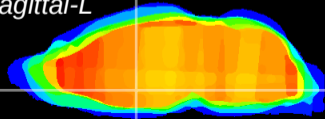

Coronal

Sagittal-R

Sagittal-L

ViBrism: CX21256
Horizontal

Pa