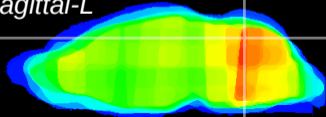

Coronal

Sagittal-R

Sagittal-L

ViBrism: CX21261
Horizontal

Cb vermis