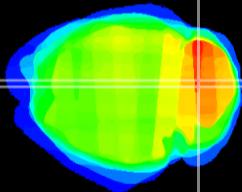

Coronal

Sagittal-R

Sagittal-L

ViBrism: CX21261
Horizontal

Cb vermis