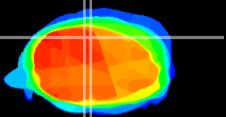

Coronal

Sagittal-R

Sagittal-L

ViBrism: CX21261
Horizontal

Cb vermis