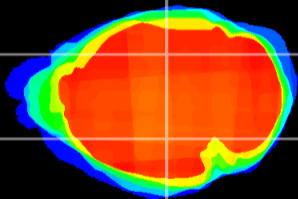

Coronal

Sagittal-R

Sagittal-L

ViBrism: CX21263
Horizontal

LG