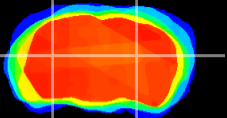

Coronal

Sagittal-R

Sagittal-L

ViBrism: CX21263
Horizontal

LG