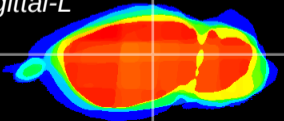

Coronal

Sagittal-R

Sagittal-L

ViBrism: CX21263
Horizontal

LG