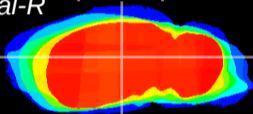

Coronal

Sagittal-R

Sagittal-L

ViBrism: CX21263
Horizontal

LG