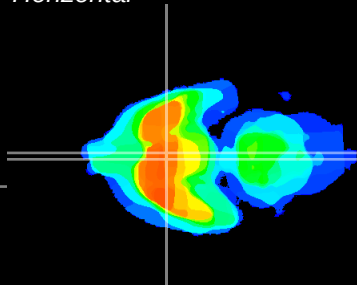

Coronal

Sagittal-R

Sagittal-L

ViBrism: CX21264  
Horizontal

SCN