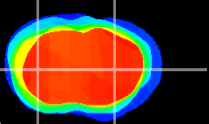

Coronal

Sagittal-R

Sagittal-L

ViBris: CX21265
Horizontal

CPU lateral