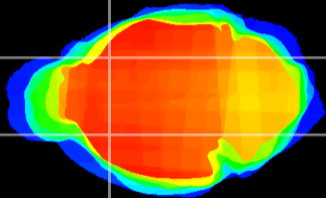

Coronal

Sagittal-R

Sagittal-L

ViBris: CX21265
Horizontal

CPU lateral