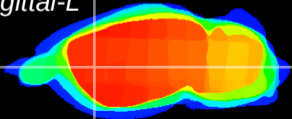

Coronal

Sagittal-R

Sagittal-L

ViBris: CX21265
Horizontal

CPU lateral