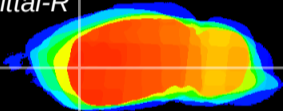

Coronal

Sagittal-R

Sagittal-L

ViBris: CX21265
Horizontal

CPU lateral