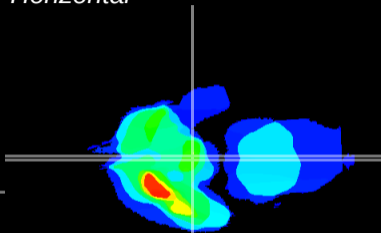

Coronal

Sagittal-R

Sagittal-L

ViBrism: CX21265
Horizontal

ME