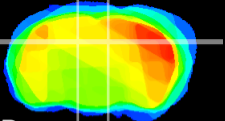

Coronal

Sagittal-R

Sagittal-L

ViBrism: CX21266
Horizontal

DG