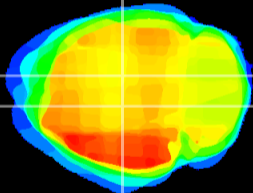

Coronal

Sagittal-R

Sagittal-L

ViBrism: CX21266
Horizontal

DG