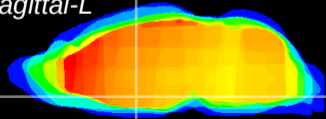

Coronal

Sagittal-R

Sagittal-L

ViBriSm: CX21279
Horizontal

SPa dorsal