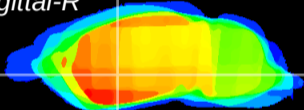

Coronal

Sagittal-R

Sagittal-L

ViBrism: CX21280
Horizontal

GP