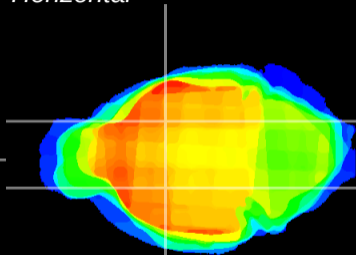

Coronal

Sagittal-R

Sagittal-L

ViBrism: CX21280
Horizontal

GP