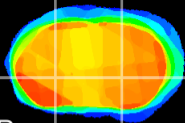

Coronal

Sagittal-R

Sagittal-L

ViBrism: CX21280
Horizontal

GP