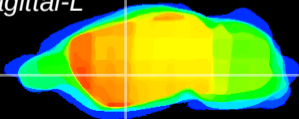

Coronal

Sagittal-R

Sagittal-L

ViBrism: CX21280
Horizontal

GP