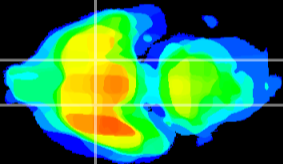

Coronal

Sagittal-R

Sagittal-L

ViBrism: CX21285
Horizontal

S0