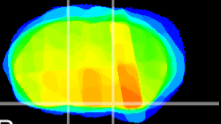

Coronal

Sagittal-R

Sagittal-L

ViBrism: CX21285
Horizontal

S0